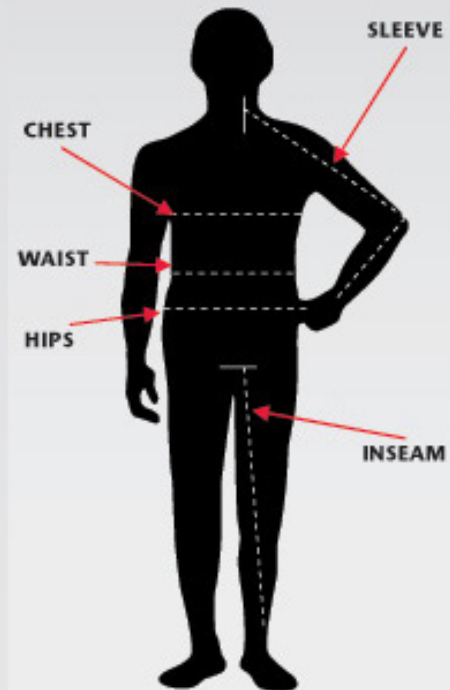

Saf-Tech Sizing Chart

Sizing Chart

Size Chart A

Alpha Size	Chest Size	Reg Inseam	Short	Tall
S	34 - 36	29.5	28	31
M	38 - 40	29.5	28	31
L	42 - 44	29.5	28	31
XL	46 - 48	29.5	28	31
2XL	50 - 52	30	28	31.5
3XL	54 - 56	30	28	31.5
4XL	58 - 60	30	28.5	31.5
5XL	62 - 64	30	28.5	31.5

* For Insulated Bib Overalls Up 1 size

Size Chart B

Stock Waist Sizes	Inseam
28 29 30 31 32 33 34	Up to 34"
35 36 38 40 42 44 46 48 50-52 54-56 58+	Up to 36"

Size Chart C

Alpha Size	Neck	Sleeve	Chest
S	14 - 14.5	33.5	34 - 36
ST	14 - 14.5	35	34 - 36
M	15 - 15.5	34	38 - 40
MT	15 - 15.5	35.5	38 - 40
L	16 - 16.5	34.5	42 - 44
LT	16 - 16.5	36	42 - 44
XL	17 - 17.5	35	46 - 48
XLT	17 - 17.5	36.5	46 - 48
2XL	18 - 18.5	35.5	50 - 52
2XLT	18 - 18.5	37	50 - 52
3XL	19 - 19.5	36	54 - 56
3XLT	19 - 19.5	37.5	54 - 56
4XL	20 - 20.5	36.5	58 - 60
4XLT	20 - 20.5	38	58 - 60
5XL	21 - 21.5	37	62 - 64
5XLT	21 - 21.5	38.5	62 - 64

Chest : Measurement should be taken around the fullest part of the chest, just under the arms and across the shoulder blades.

Waist : Measure around waist (not pulling tightly) at the height you prefer to wear the waistband.

Inseam : Measure from the crotch to the bottom.

Sleeve : With the arms hanging down by the side, measure from the center of the back, across the shoulder, down the outside of the arm to the bottom of the wrist.